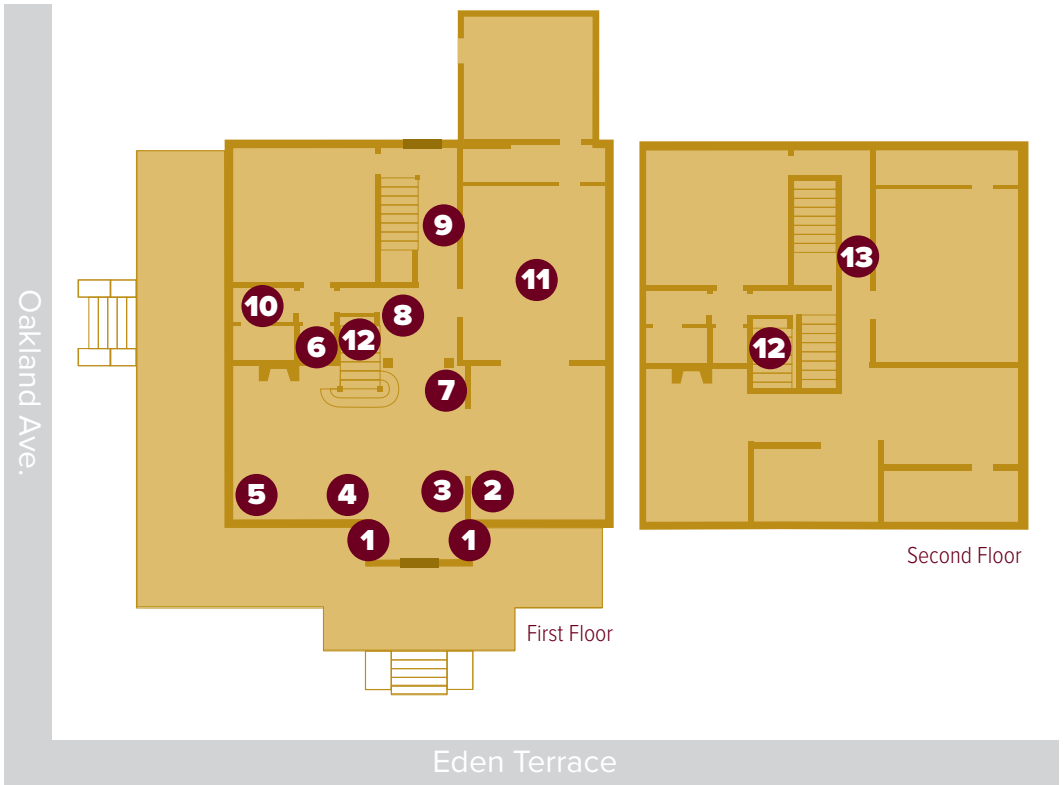

MAP OF HISTORICAL MOMENTS

1. Winthrop Names
2. Betty Morgan Holcombe, Class of 1956
3. Alumni Author Library
4. Stewart House
5. Official Winthrop Ring
6. Alma Mater
7. Uniforms
8. Move from Columbia to Rock Hill
9. First Year Chronology
10. Coeducation
11. Winthrop Dining
12. Integration and Black History
13. Centennial Winthrop College Rug