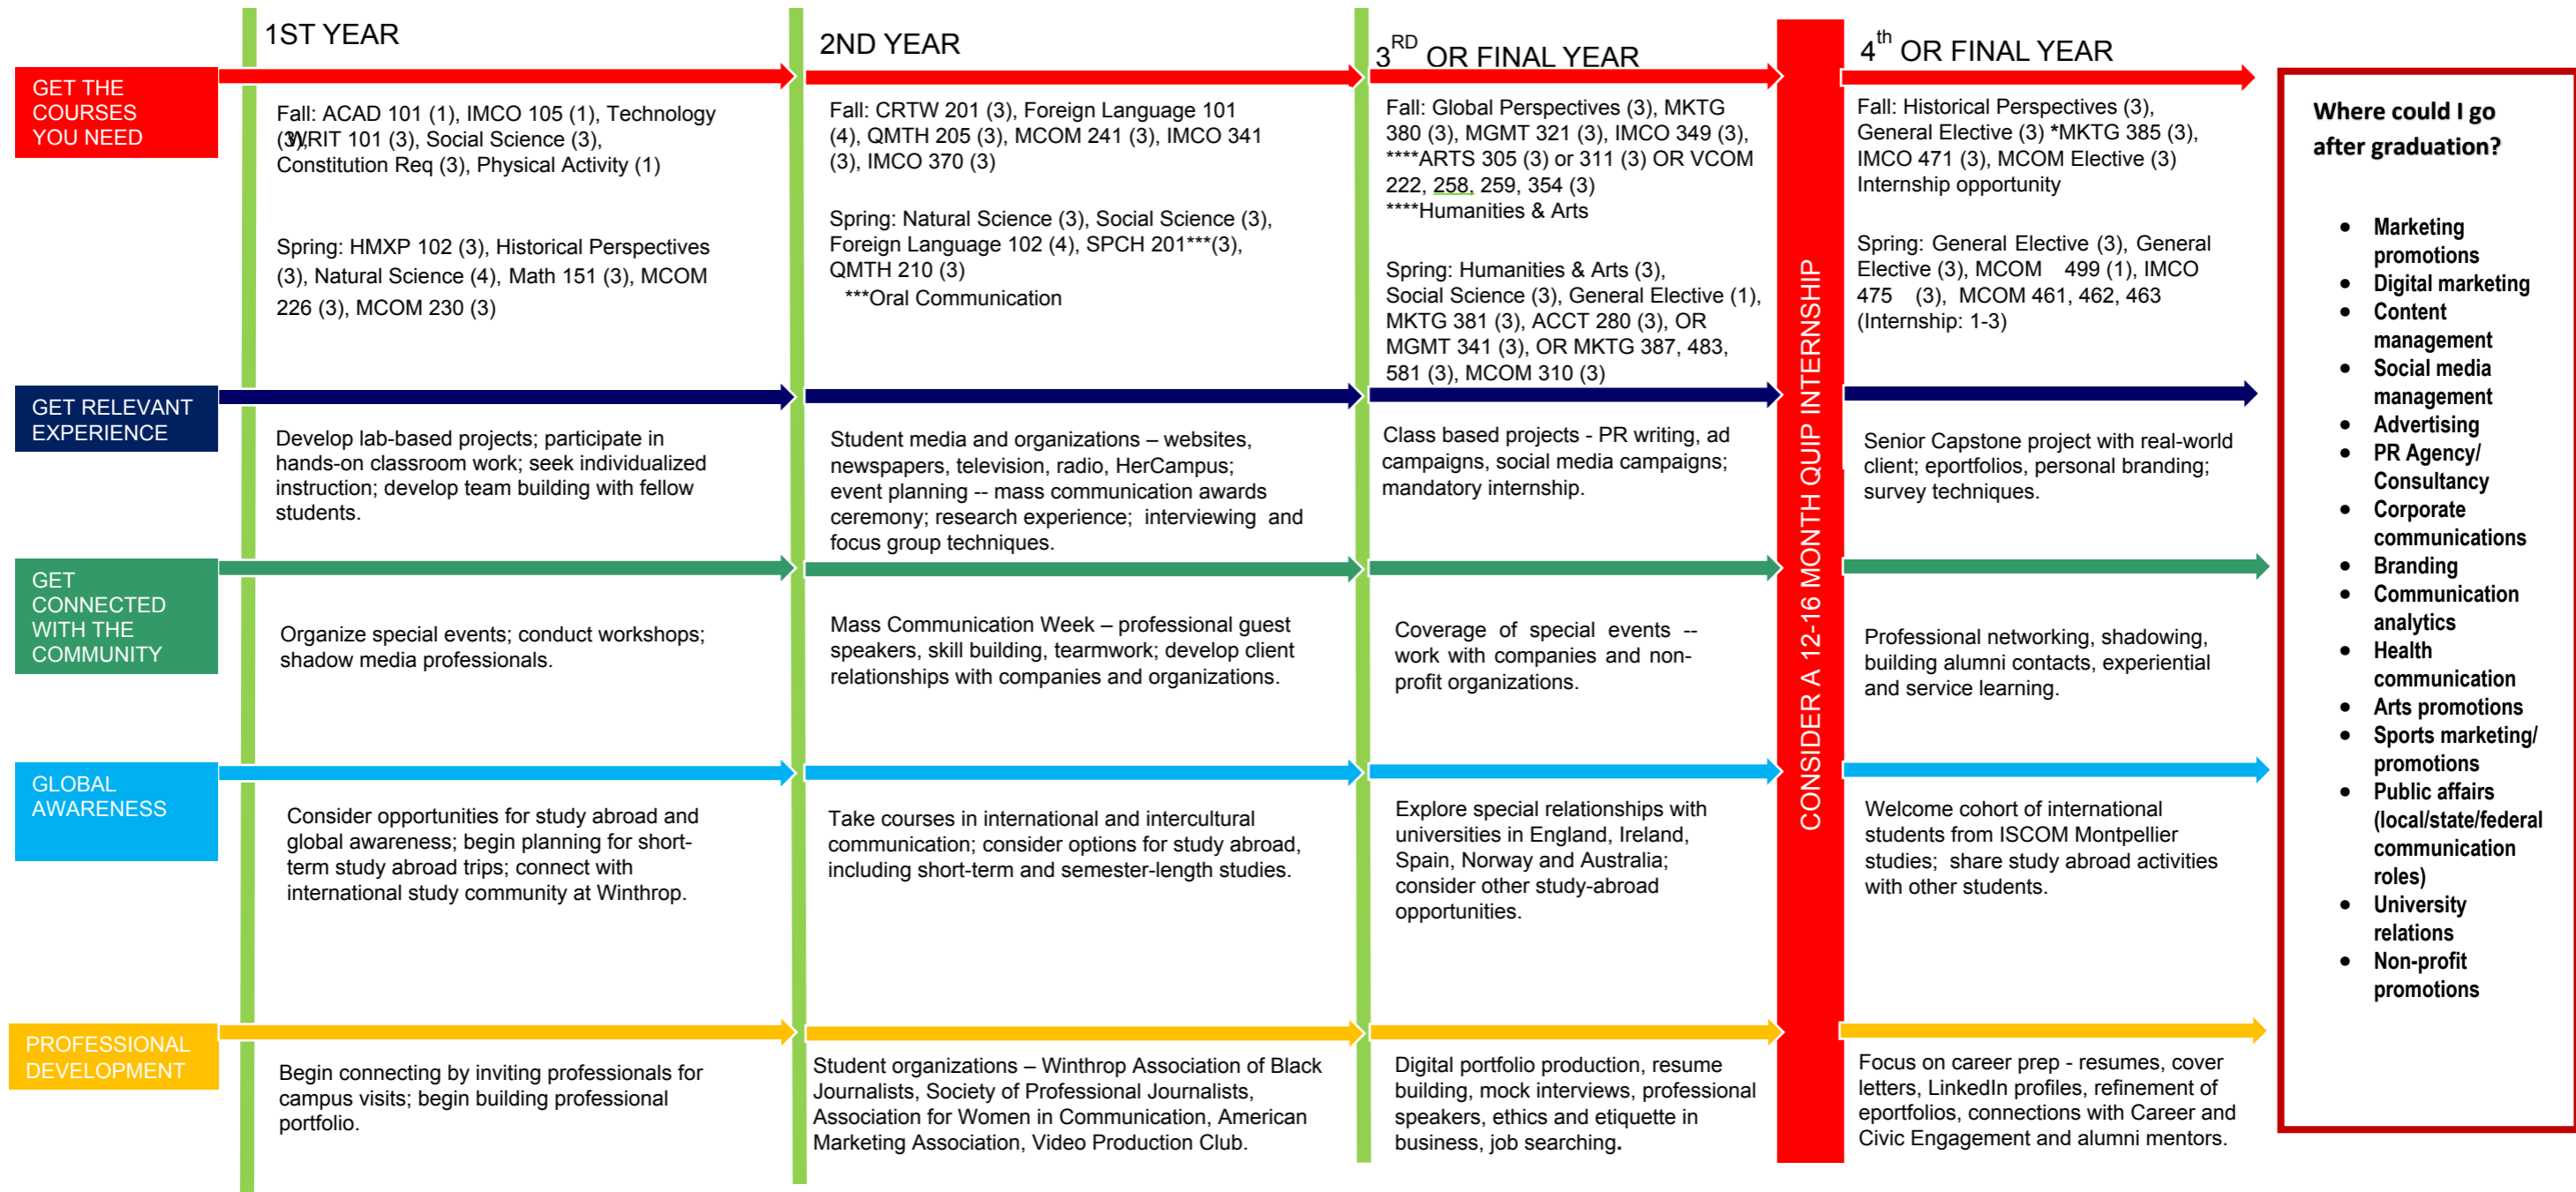

2020 – 2021

Integrated Marketing Communication MAJOR MAP

BACHELOR OF SCIENCE INTEGRATED MARKETING COMMUNICATION

CONSIDER A 12-16 MONTH QUIP INTERNSHIP