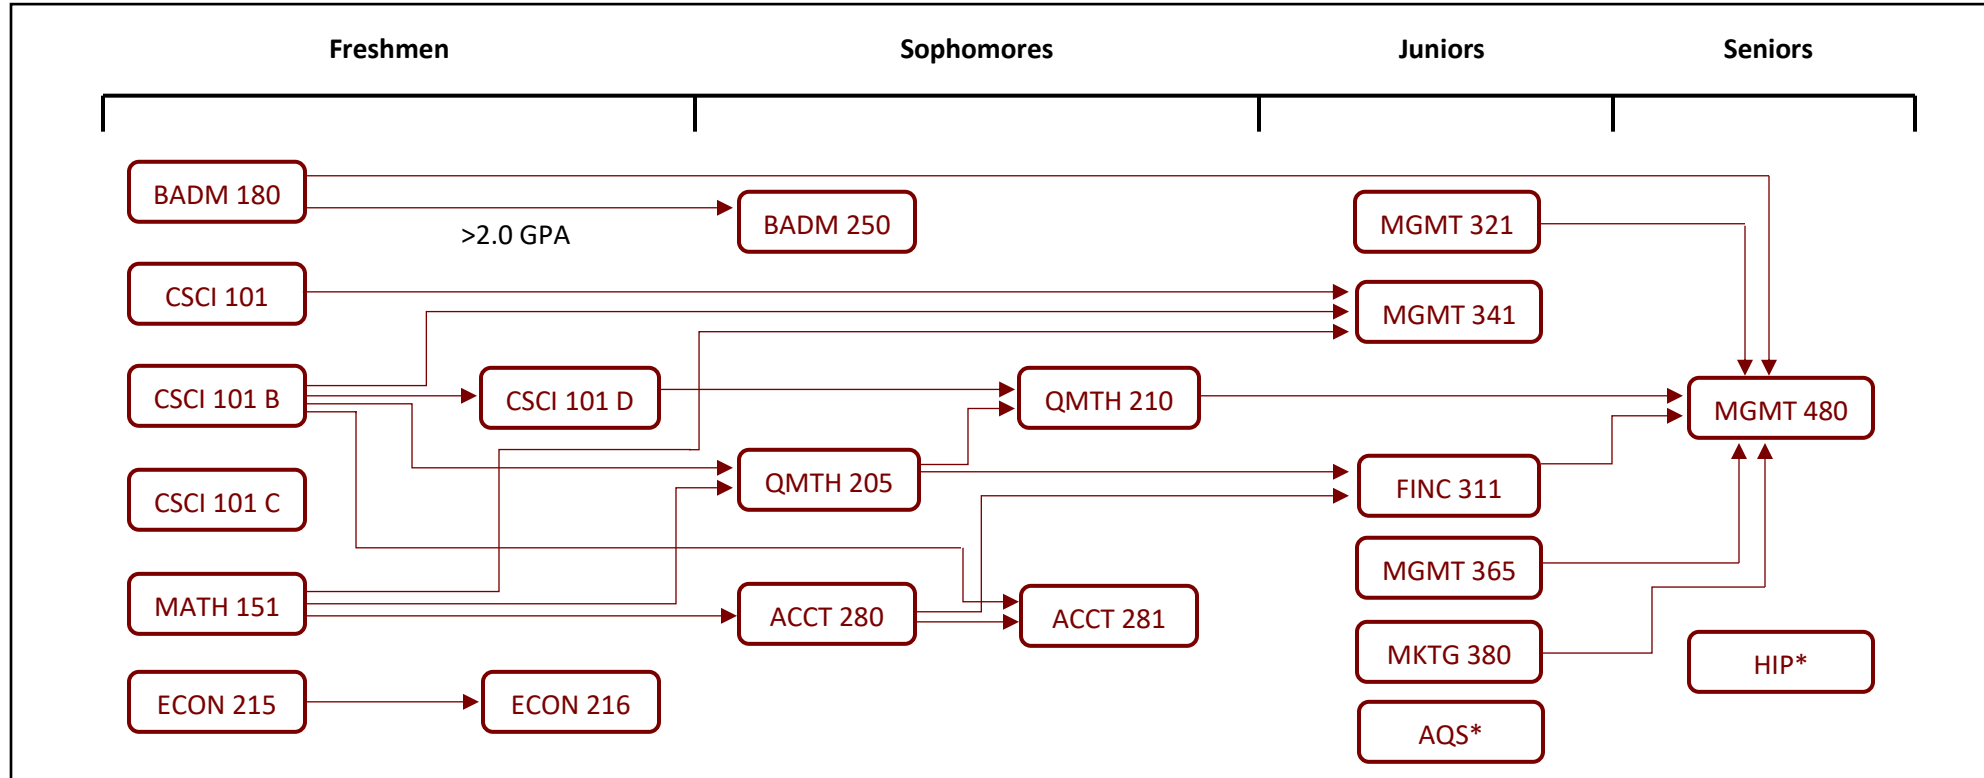

Bachelor of Science in Business Administration

ENTREPRENEURSHIP

All Business-related courses above 299 require a C- in HMXP 102/HXCT 301, Junior Status, and a 2.0 GPA

ENTREPRENEURSHIP - CONCENTRATION COURSES

*Any class marked with a * means there are extra pre-requisites to make note of.*