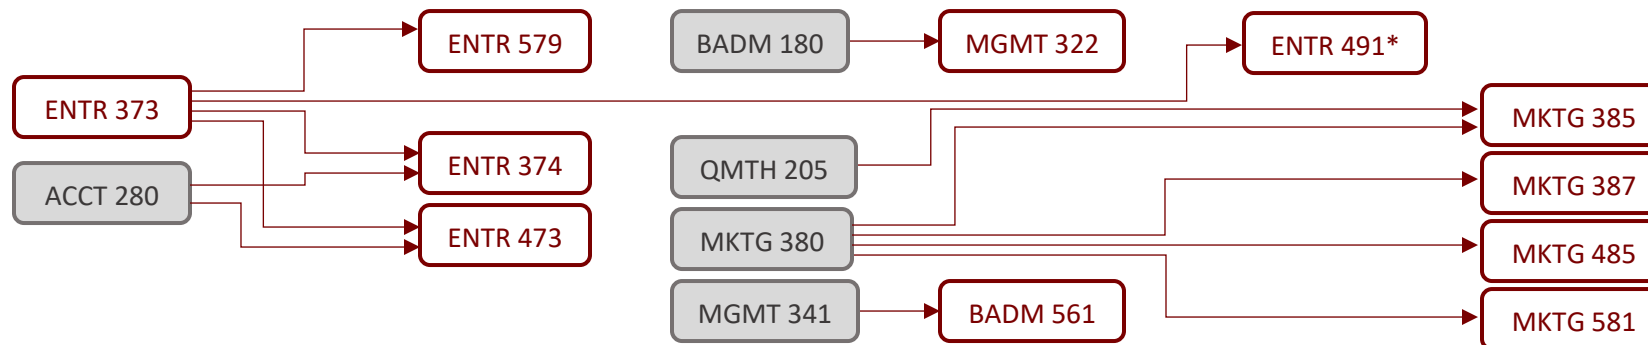

Bachelor of Science in Business Administration

ENTREPRENEURSHIP

All Business-related courses above 299 require a C- in HMXP 102/HXCT 301, Junior Status, and a 2.0 GPA

ENTREPRENEURSHIP - CONCENTRATION COURSES

*Any class marked with a * means there are extra pre-requisites to make note of.*