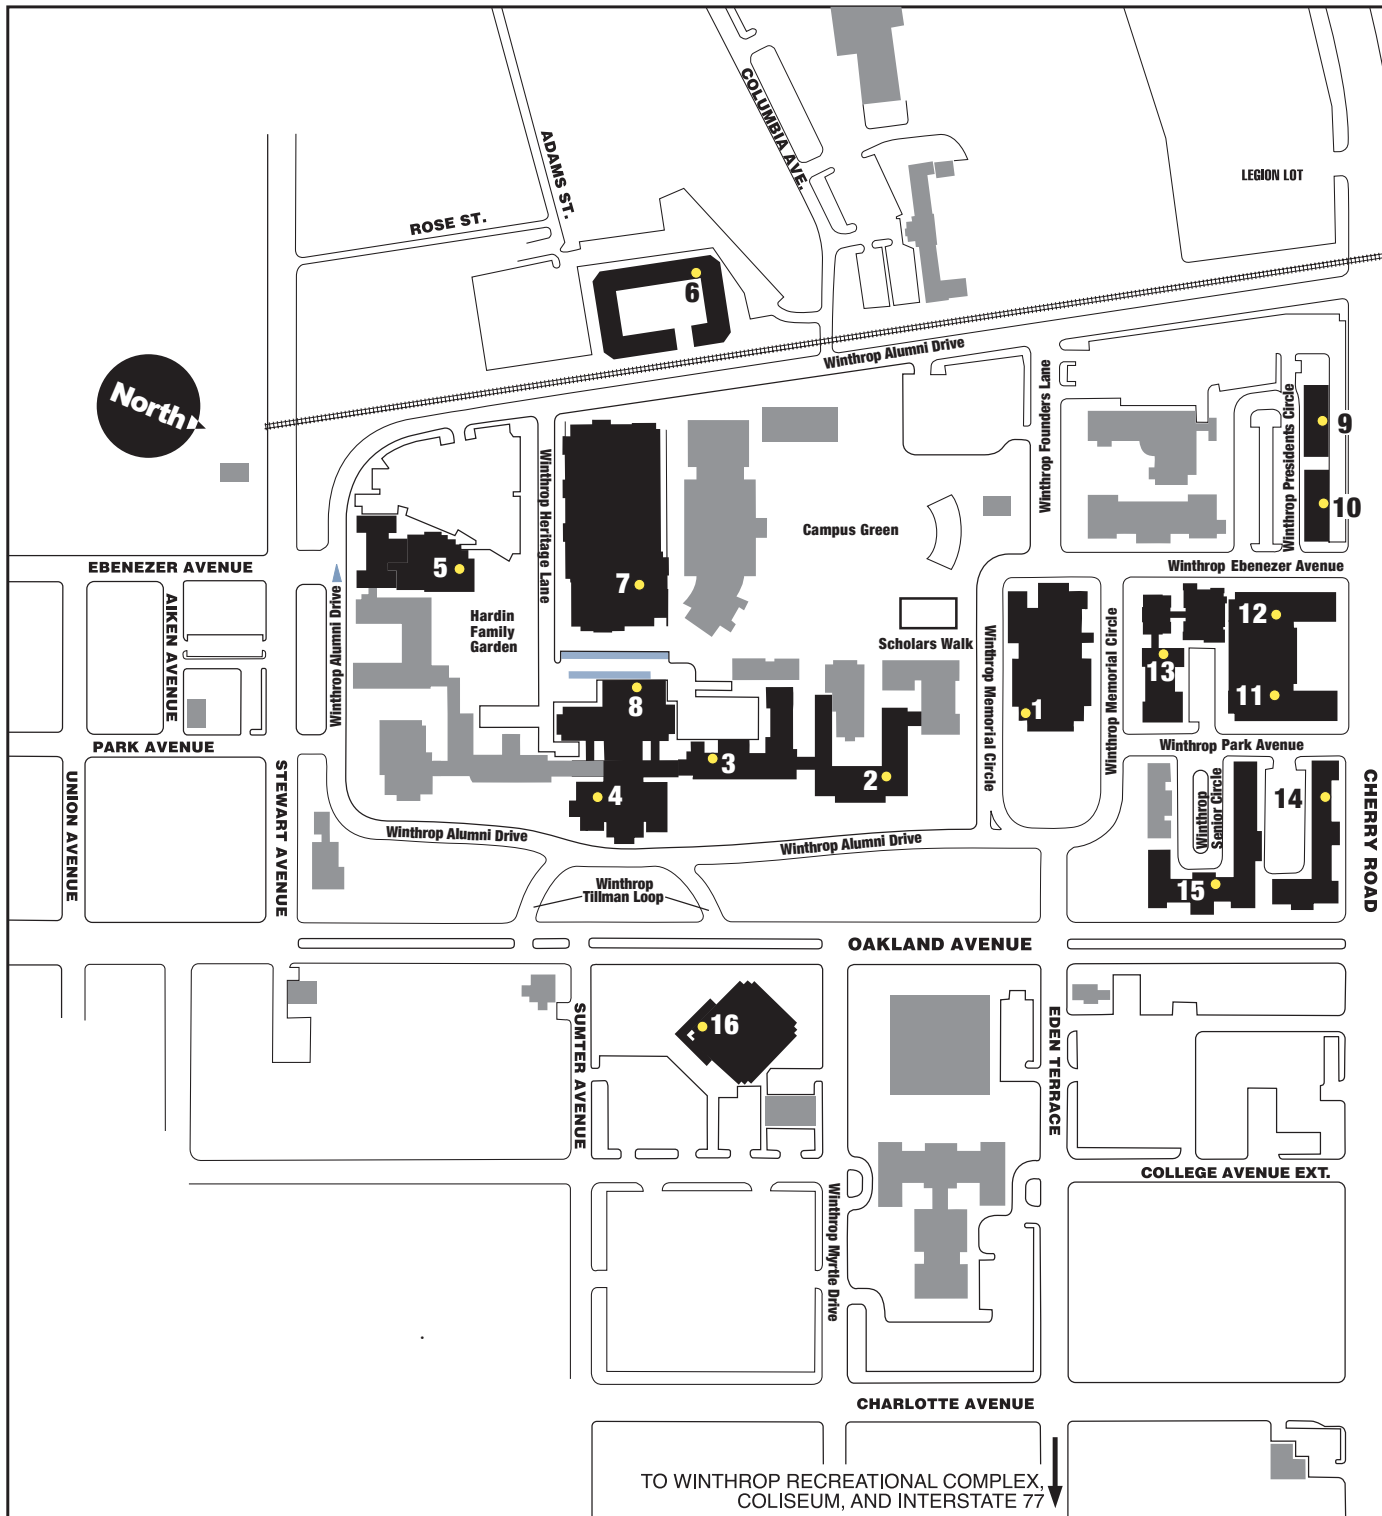

Winthrop University

701 Oakland Avenue
Rock Hill, SC 29733

Latitude, 43° 56' 27"N
Longitude, 81° 1' 52.8"W

Gender Neutral Restroom Location Map

Legend

 Gender Neutral Restroom

- 1 Byrnes Auditorium, lobby
- 2 Bancroft Hall first floor, near vending area
- 3 Margaret Nance Hall, room 107
- 4 Tillman Hall, first, second and third floor near elevators
- 5 Johnson Hall, green room near exit to Hardin Family Garden
- 6 Courtyard at Winthrop, room 101C
- 7 Lois Rhame West Health, Physical Education and Wellness Center, 2nd floor near lounge
- 8 McBryde Hall, in basement, near entrance that faces parking and West Center
- 9 Wofford Hall, room 108
- 10 Richardson Hall, room 108
- 11 Thomson Hall, East, next to room 103
- 12 Thomson Hall, West, room 146
- 13 Thurmond Building, available on each floor
- 14 Lee Wicker Hall, room 143
- 15 Phelps Hall, lobby
- 16 Dinkins Hall, basement near Subway

Winthrop University Recreational and Research Complex

1162 Eden Terrace, Rock Hill, South Carolina 29730

Latitude, 34° 56' 52.48"N; Longitude, 81° 00' 53.9"W

Gender Neutral Restroom Location Map

Legend

-  Gender Neutral Restroom
- 1** Winthrop Coliseum, ground floor lobby