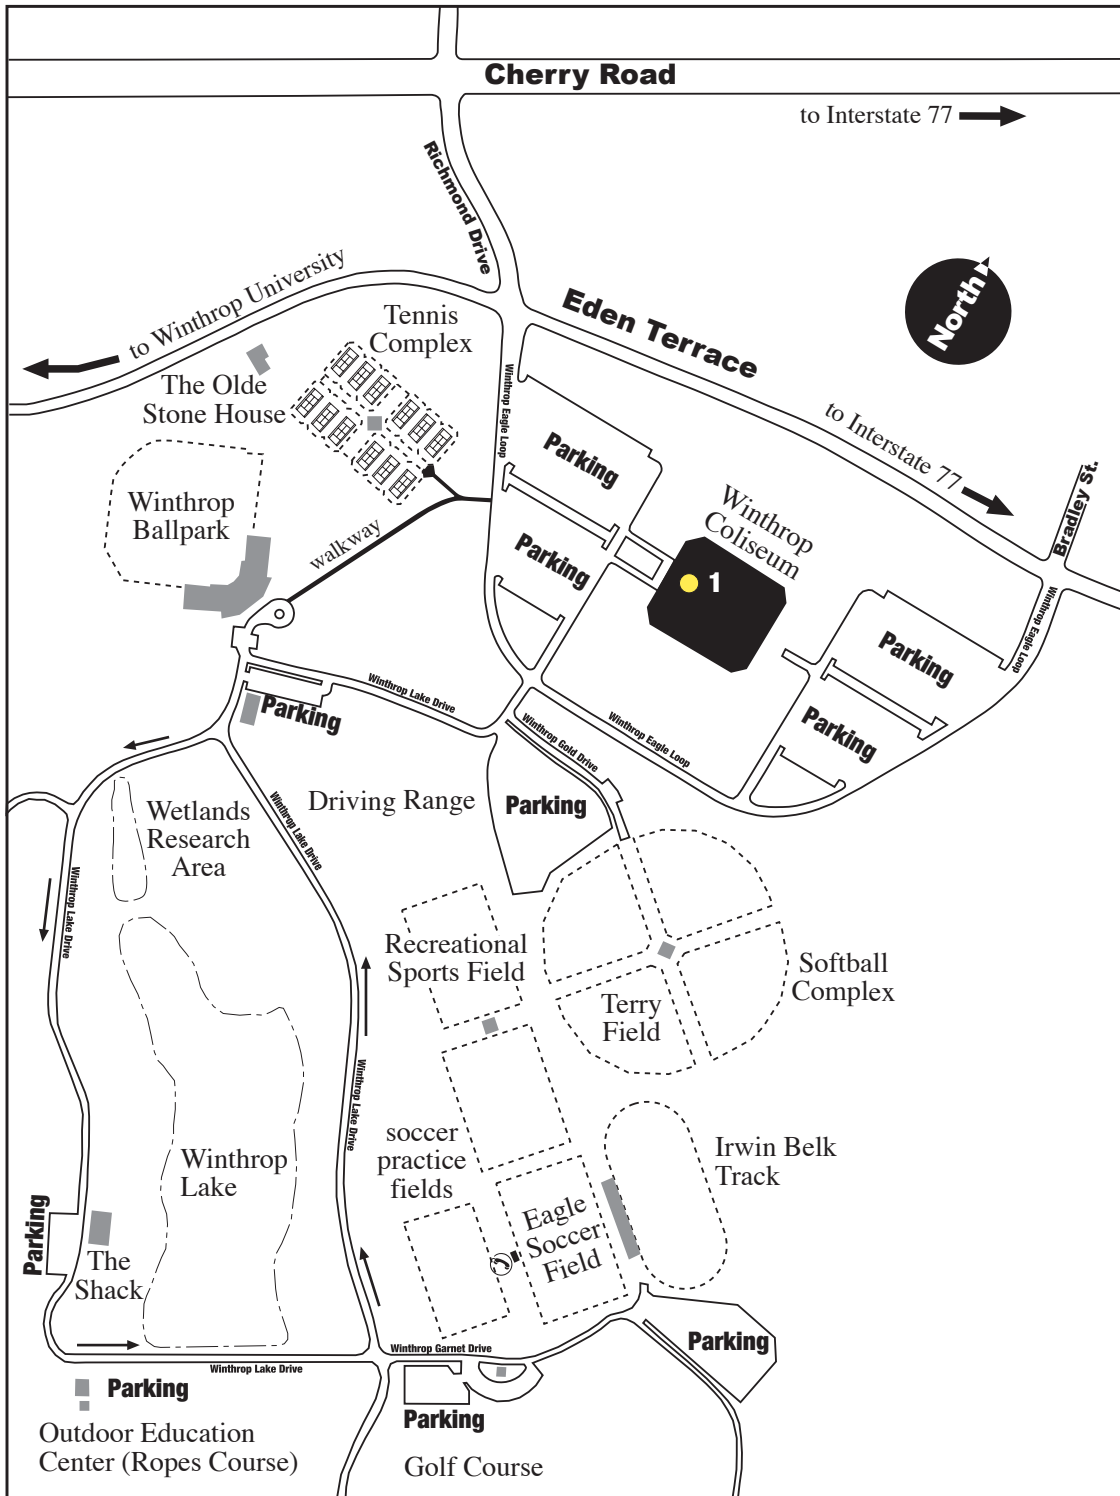

Winthrop University

701 Oakland Avenue
Rock Hill, SC 29733

Latitude, 43° 56' 27"N
Longitude, 81° 1' 52.8"W

Gender Neutral Restroom Location Map

Legend

 Gender Neutral Restroom

- 1 Byrnes Auditorium, lobby
- 2 Bancroft Hall first floor, near vending area
- 3 Margaret Nance Hall, room 107
- 4 Tillman Hall, first, second and third floor near elevators
- 5 Johnson Hall, green room near exit to Hardin Family Garden
- 6 Courtyard at Winthrop, room 101C
- 7 Lois Rhame West Health, Physical Education and Wellness Center, 2nd floor near lounge
- 8 McBryde Hall, in basement, near entrance that faces parking and West Center
- 9 Wofford Hall, room 108
- 10 Richardson Hall, room 108
- 11 Thomson Hall, East, next to room 103
- 12 Thomson Hall, West, room 146
- 13 Thurmond Building, available on each floor
- 14 Lee Wicker Hall, room 143
- 15 Phelps Hall, lobby
- 16 Dinkins Hall, basement near Subway

Winthrop University Recreational and Research Complex

1162 Eden Terrace, Rock Hill, South Carolina 29730

Latitude, 34° 56' 52.48"N; Longitude, 81° 00' 53.9"W

Gender Neutral Restroom Location Map

Legend

-  Gender Neutral Restroom
- 1** Winthrop Coliseum, ground floor lobby