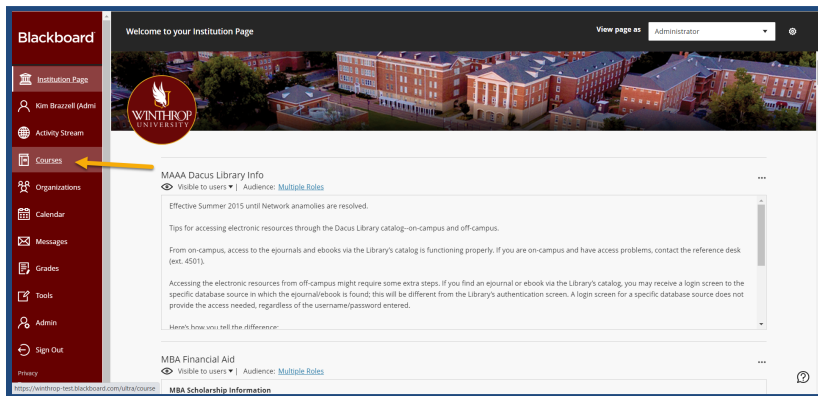

Blackboard Learn Ultra Quick Start Guide

Overview

After logging into Blackboard at <https://bb-winthrop.blackboard.com/>, use this guide to get started with some of the most frequently performed tasks in Blackboard Learn Ultra.

How do I access...?

My Courses

From the left navigation menu, select Courses. The [Courses Page Overview](#) tutorial provides more details.

My Blackboard Organizations

From the left navigation menu, select Organizations.