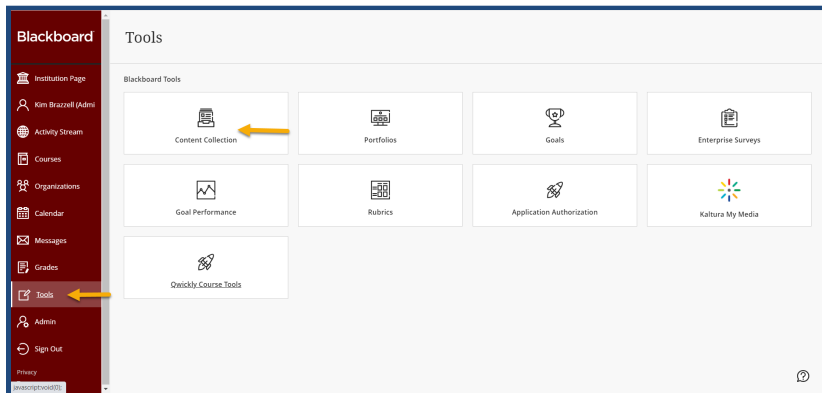

Blackboard Learn Ultra Quick Start Guide

Overview

After logging into Blackboard at <https://bb-winthrop.blackboard.com/>, use this guide to get started with some of the most frequently performed tasks in Blackboard Learn Ultra.

How do I access...?

My Courses

From the left navigation menu, select Courses. The [Courses Page Overview](#) tutorial provides more details.

My Blackboard Organizations

From the left navigation menu, select Organizations.

The Qwickly Tool

From the left navigation menu, select Tools, then select Qwickly Course Tools.

The Blackboard Content Collection

From the left navigation menu, select Tools, then select Content Collection.