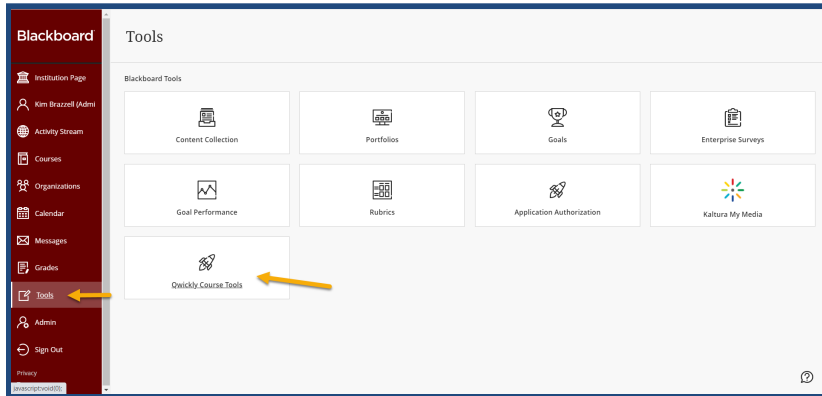

Blackboard Learn Ultra Quick Start Guide

Overview

After logging into Blackboard at <https://bb-winthrop.blackboard.com/>, use this guide to get started with some of the most frequently performed tasks in Blackboard Learn Ultra.

How do I access...?

My Courses

From the left navigation menu, select Courses. The [Courses Page Overview](#) tutorial provides more details.

My Blackboard Organizations

From the left navigation menu, select Organizations.

The Qwickly Tool

From the left navigation menu, select Tools, then select Qwickly Course Tools.

The Blackboard Content Collection

From the left navigation menu, select Tools, then select Content Collection.