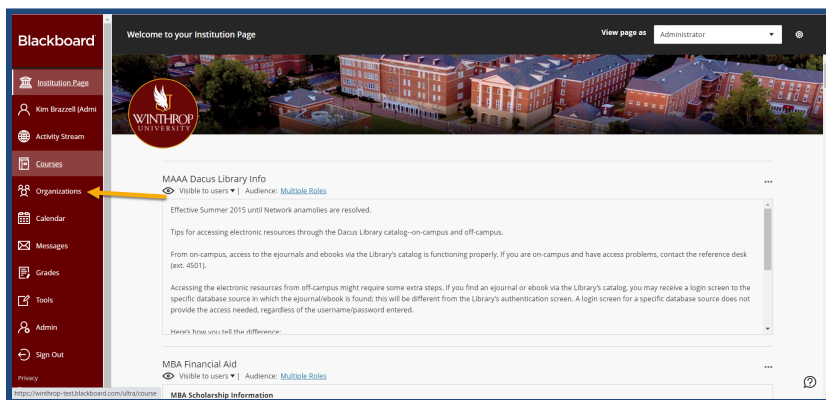

Blackboard Learn Ultra Quick Start Guide

Overview

After logging into Blackboard at <https://bb-winthrop.blackboard.com/>, use this guide to get started with some of the most frequently performed tasks in Blackboard Learn Ultra.

How do I access...?

My Courses

From the left navigation menu, select Courses. The [Courses Page Overview](#) tutorial provides more details.

My Blackboard Organizations

From the left navigation menu, select Organizations.

The Qwickly Tool

From the left navigation menu, select Tools, then select Qwickly Course Tools.

The Blackboard Content Collection

From the left navigation menu, select Tools, then select Content Collection.