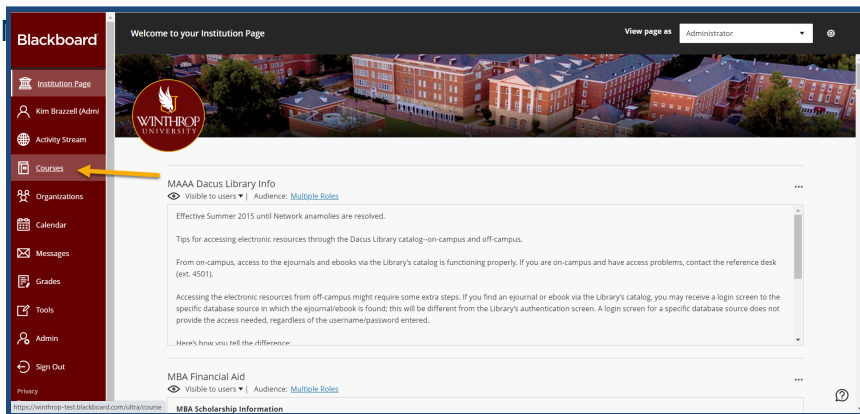

Blackboard Learn Ultra Quick Start Guide

Overview

After logging into Blackboard at <https://bb-winthrop.blackboard.com/>, use this guide to get started with some of the most frequently performed tasks in Blackboard Learn Ultra.

How do I access...?

My Courses

From the left navigation menu, select Courses. The [Courses Page Overview](#) tutorial provides more details.

My Blackboard Organizations

From the left navigation menu, select Organizations.