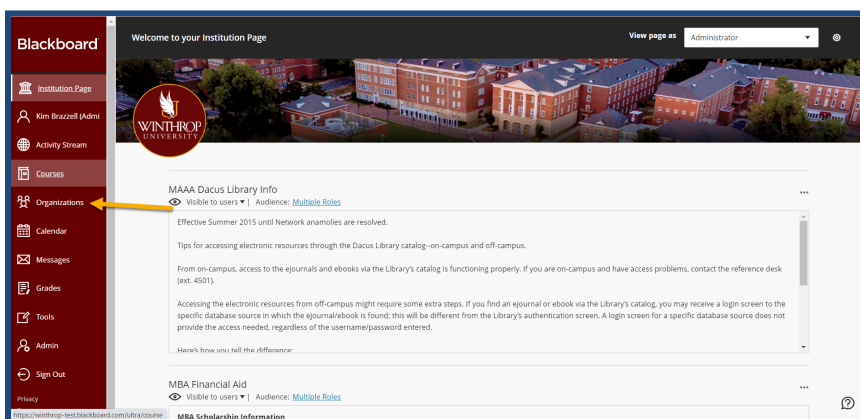

Blackboard Learn Ultra Quick Start Guide

Overview

After logging into Blackboard at <https://bb-winthrop.blackboard.com/>, use this guide to get started with some of the most frequently performed tasks in Blackboard Learn Ultra.

How do I access...?

My Courses

From the left navigation menu, select Courses. The [Courses Page Overview](#) tutorial provides more details.

My Blackboard Organizations

From the left navigation menu, select Organizations.