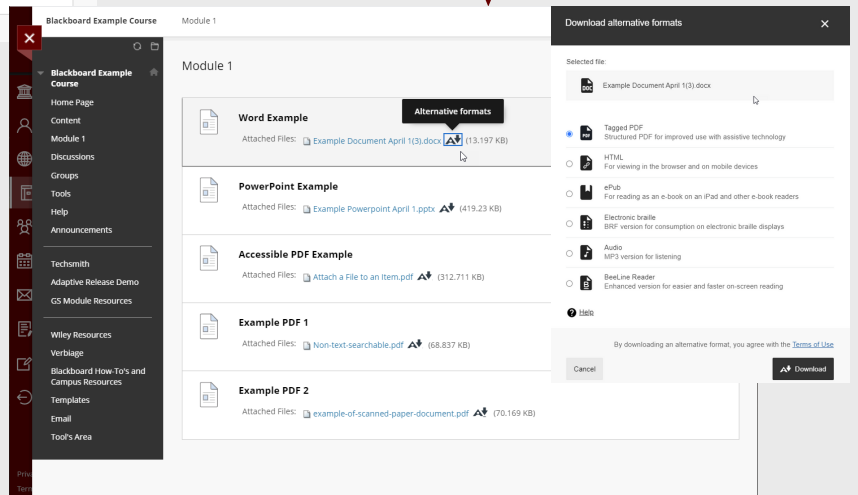

AVAILABLE MAY 10

Blackboard®

LEARN ULTRA

New Landing Page & Menu

View Courses in Tiles by Term

Access Documents in Alternative Formats

Select courses will be in new Ultra View starting Fall 2021

QUESTIONS? CONTACT
BLACKBOARD@WINTHROP.EDU