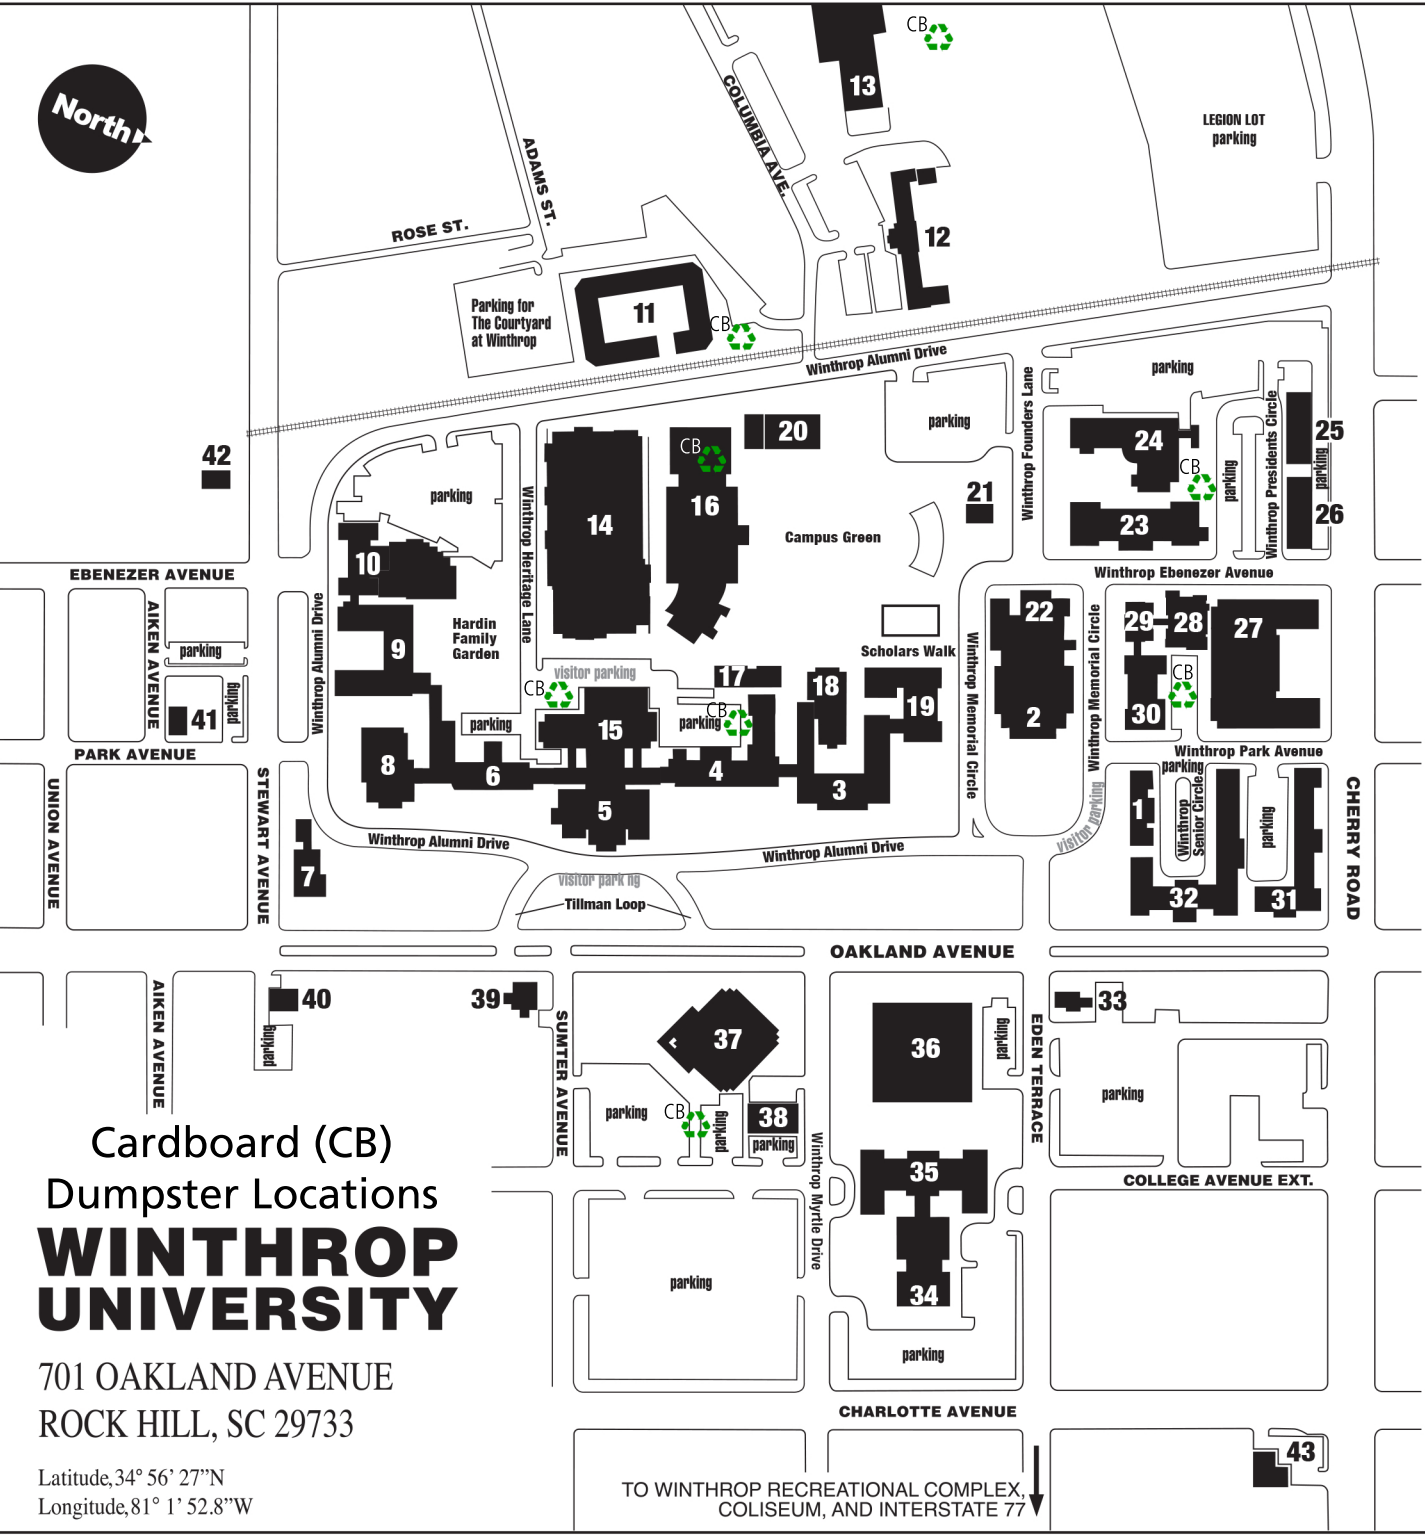

Key to Buildings

- 1 Joynes Hall and the Inn at Winthrop
- 2 Byrnes Auditorium
- 3 Bancroft Hall
- 4 Margaret Nance Hall
- 5 Tillman Hall
- 6 McLaurin Hall
- 7 President's House
- 8 Rutledge Building
- 9 Roddey Hall
- 10 Johnson Hall
- 11 Courtyard at Winthrop
- 12 Winthrop Facilities Management Office
- 13 Winthrop Operations
- 14 Lois Rhame West Health, Physical Education and Wellness Center
- 15 McBryde Hall
- 16 DiGiorgio Campus Center
- 17 Crawford Building
- 18 Glenda Pittman and Charles Jerry Owens Hall
- 19 Kinard Hall
- 20 Central Energy Plant
- 21 Little Chapel
- 22 Conservatory of Music
- 23 Sims Science Building
- 24 Dalton Hall
- 25 Wofford Hall
- 26 Richardson Hall
- 27 Thomson Hall
- 28 Vivian Moore Carroll Hall
- 29 Macfeat House
- 30 Thurmond Building
- 31 Lee Wicker Hall
- 32 Phelps Hall
- 33 Stewart House
- 34 Student Activity Center
- 35 Withers/W.T.S. Building
- 36 Ida Jane Dacus Library
- 37 Dinkins Hall
- 38 Good Building
- 39 Sykes House
- 40 Sellers House
- 41 Canterbury House
- 42 Parker Building
- 43 Louise Pettus Archives

Cardboard (CB)
Dumpster Locations
WINTHROP UNIVERSITY

701 OAKLAND AVENUE
ROCK HILL, SC 29733

Latitude, 34° 56' 27"N
Longitude, 81° 1' 52.8"W

TO WINTHROP RECREATIONAL COMPLEX, COLISEUM, AND INTERSTATE 77